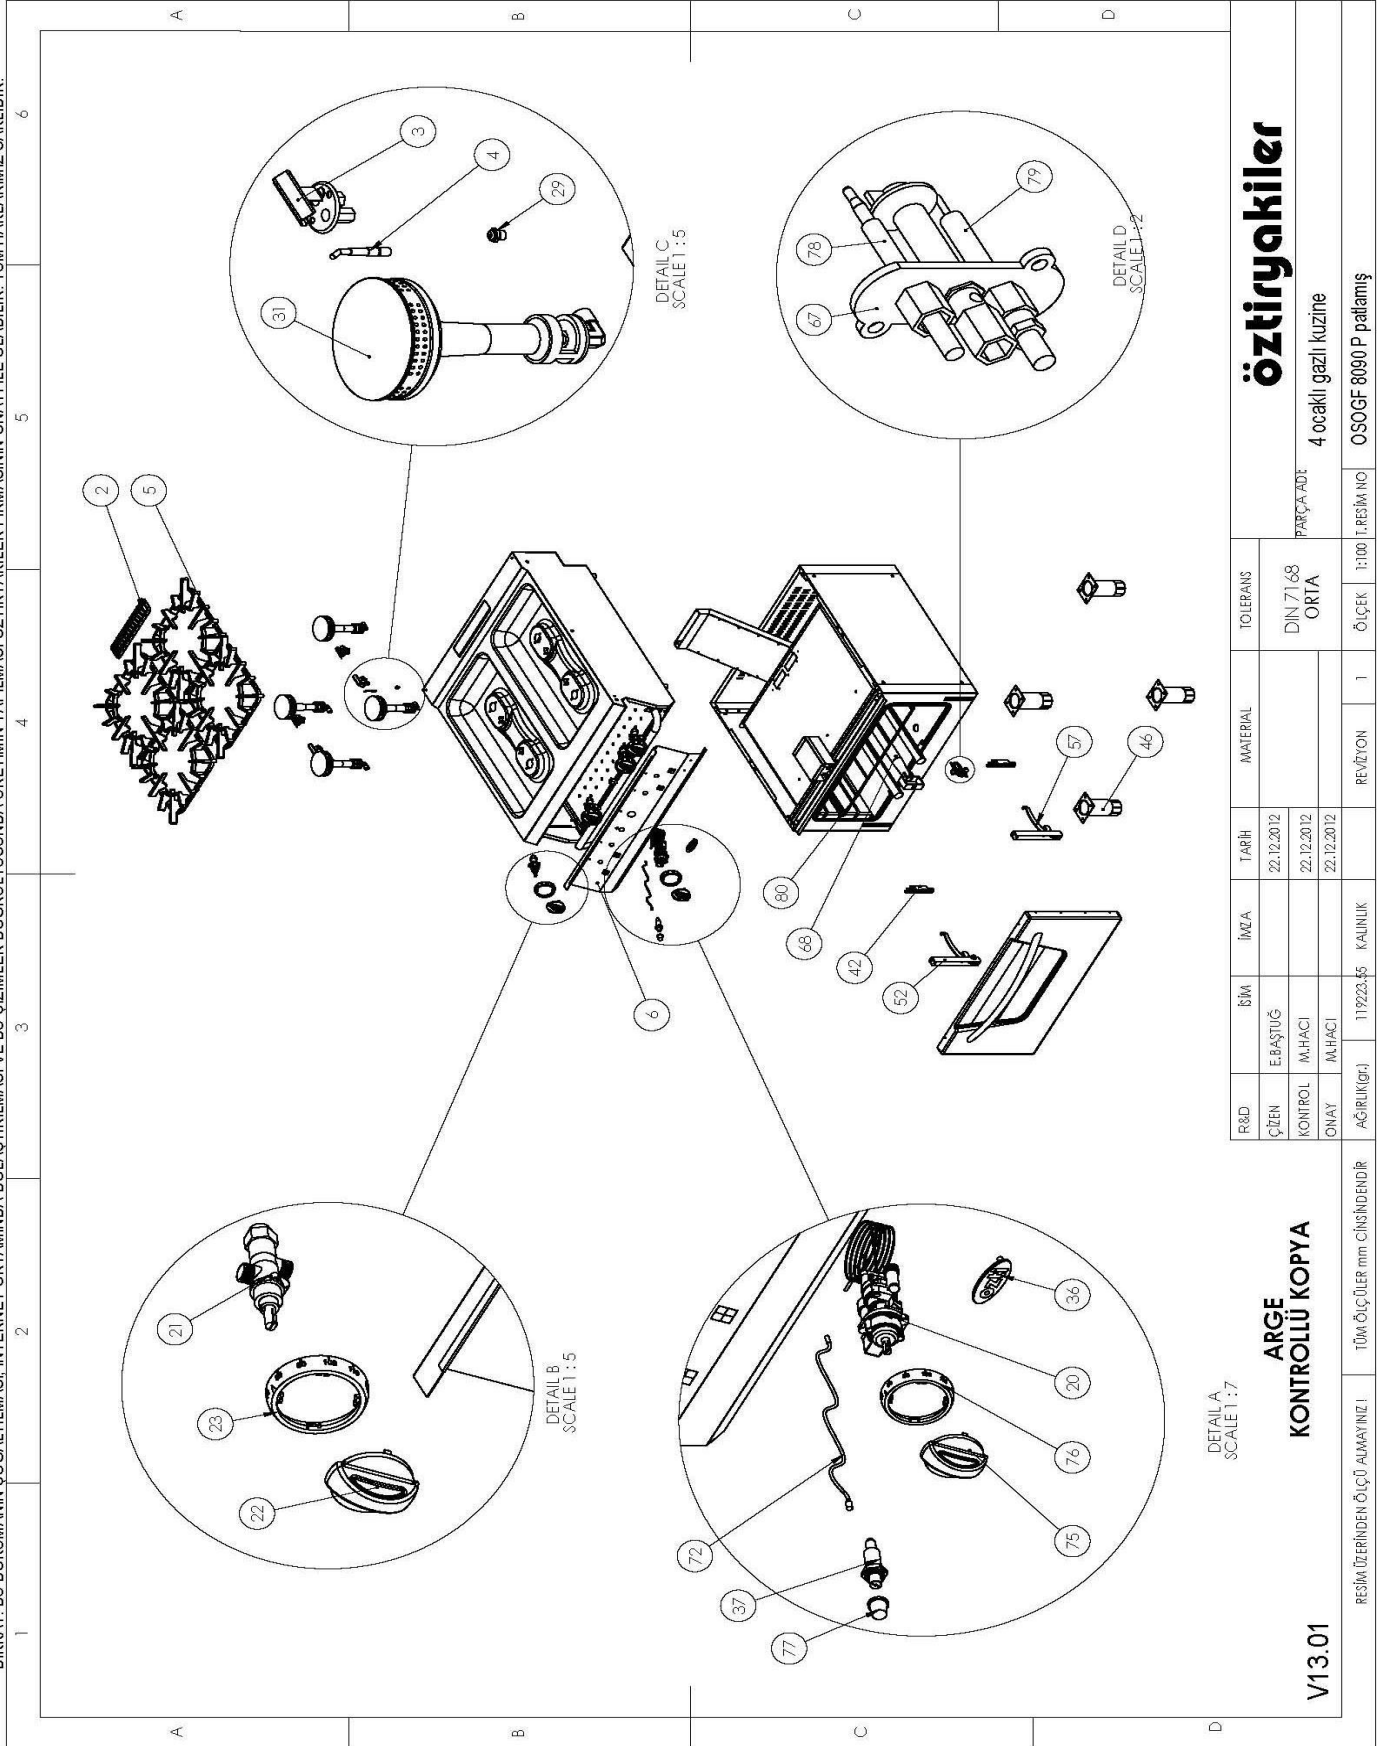

DIKKAT: BU DÖKÜMANIN COĞALTILMASI, İNTERNET ORTAMINDA DOLAŞTIRILMASI VE BU ÇİZİMLER DOĞRULUĞUNDA ÜRETİMİN YAPILMASI ÖZTİRYAKİLER FİRMASININ ONAYI İLE OLABİLİR. TÜM HAKLARIMIZ SAKLIDIR.

Öztiryakiler

4 ocaklı gazlı kuzine

RİSD	BİM	İM EA	TARİH	MATERYAL	TOLERANS
ÇİZEN	E.BAŞTUĞ		22.12.2012		DIN 71 68
KONTROL	M.HACI		22.12.2012		ORTA
ONAY	M.HACI		22.12.2012		
PARÇA ADI					
AGIRLIK(GR.)	119223,45	KALINLIK	REVİZYON	1	ÖLÇEK
TÜM ÖLÇÜLER mm ÇİNSİNDİR					1:100 T. RESİM NO

ARGE
KONTROLLÜ KOPYA

V13.01